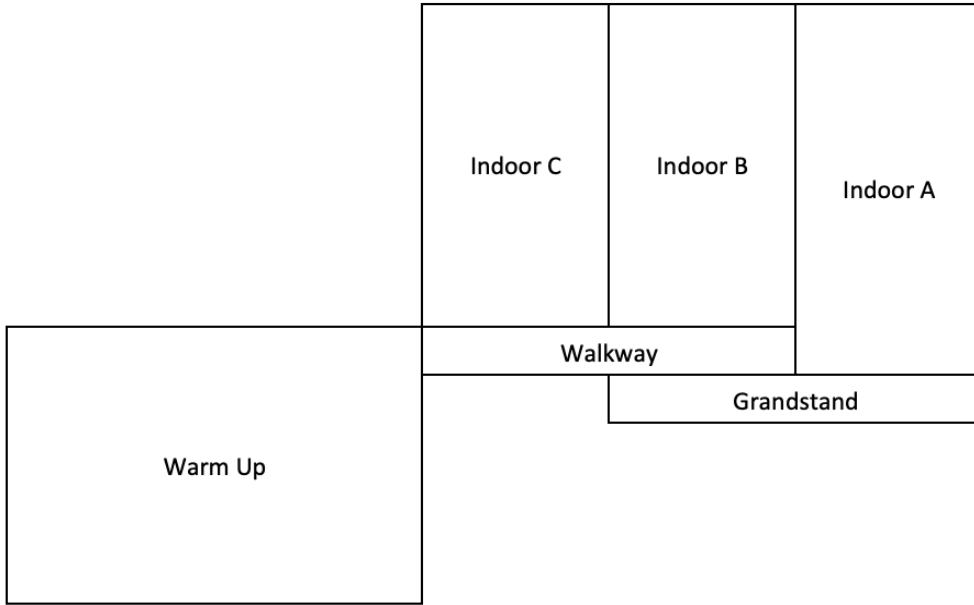

Entries on the day for Non Silver medal classes £20.00

PLEASE MAKE ALL CHEQUES PAYABLE TO NWAAPCS or ENTER ONLINE at <https://nwawpcs.lite.events>

Ring Layouts

Morning

Afternoon

Welsh Section A (Ring B -9am)